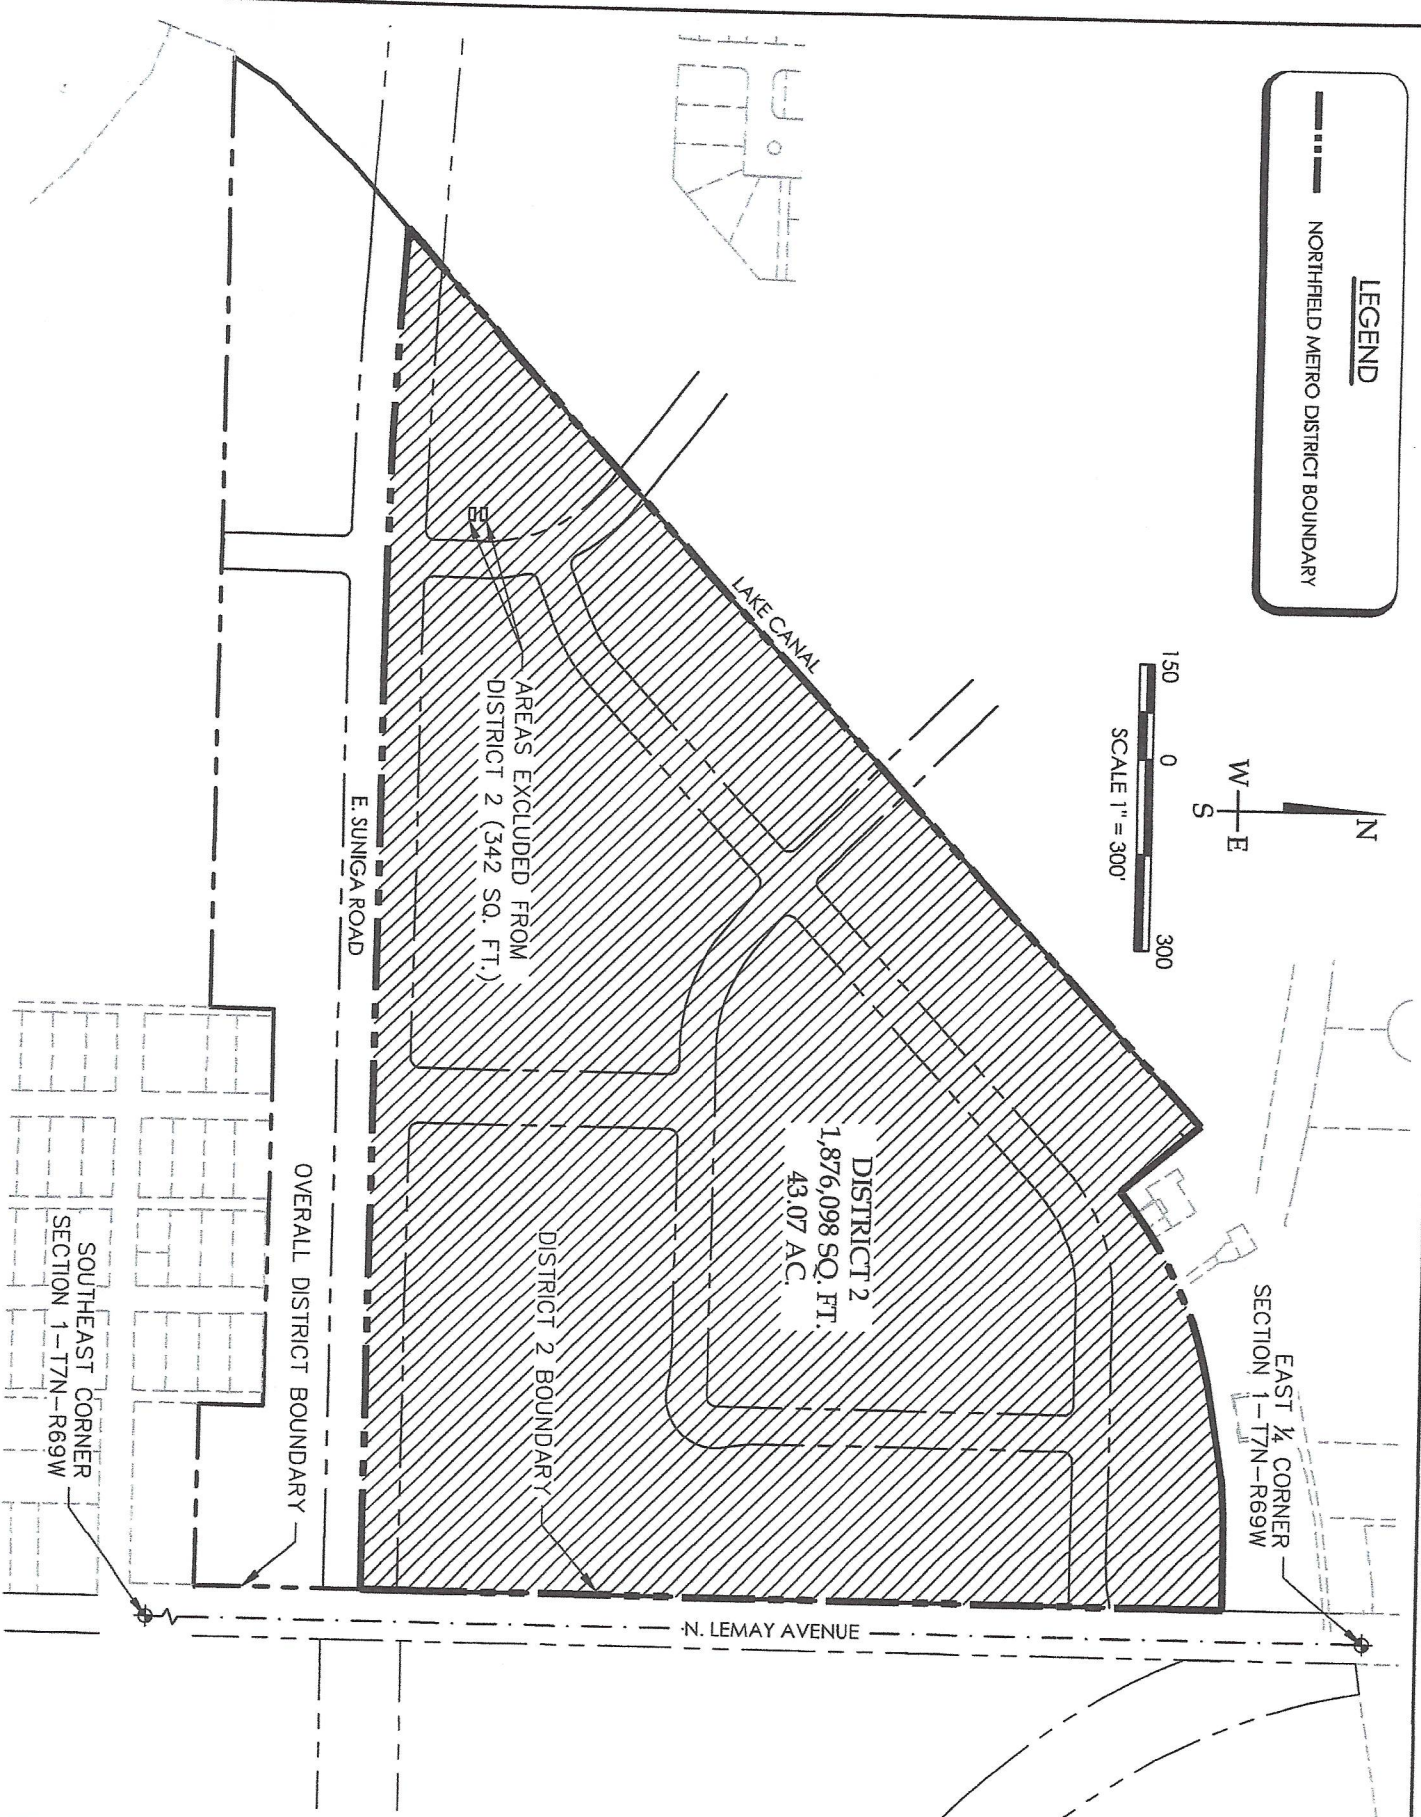

LEGEND

--- NORTHFIELD METRO DISTRICT BOUNDARY

NORTHFIELD

DISTRICT 2 AREA BOUNDARY MAP

HIGHLAND
DEVELOPMENT SERVICES
6341 FAIRGROUNDS AVENUE, SUITE 100 | WINDSOR, CO 80550
PHONE: 970.674.7550 | FAX: 970.674.7568 | www.Highland-DS.com

DATE	04/26/2019
SCALE (H)	1" = 300'
DRAWN BY	KRB
HDS PROJ #	18-1000-00
B-2	
SHEET 2 OF 3	