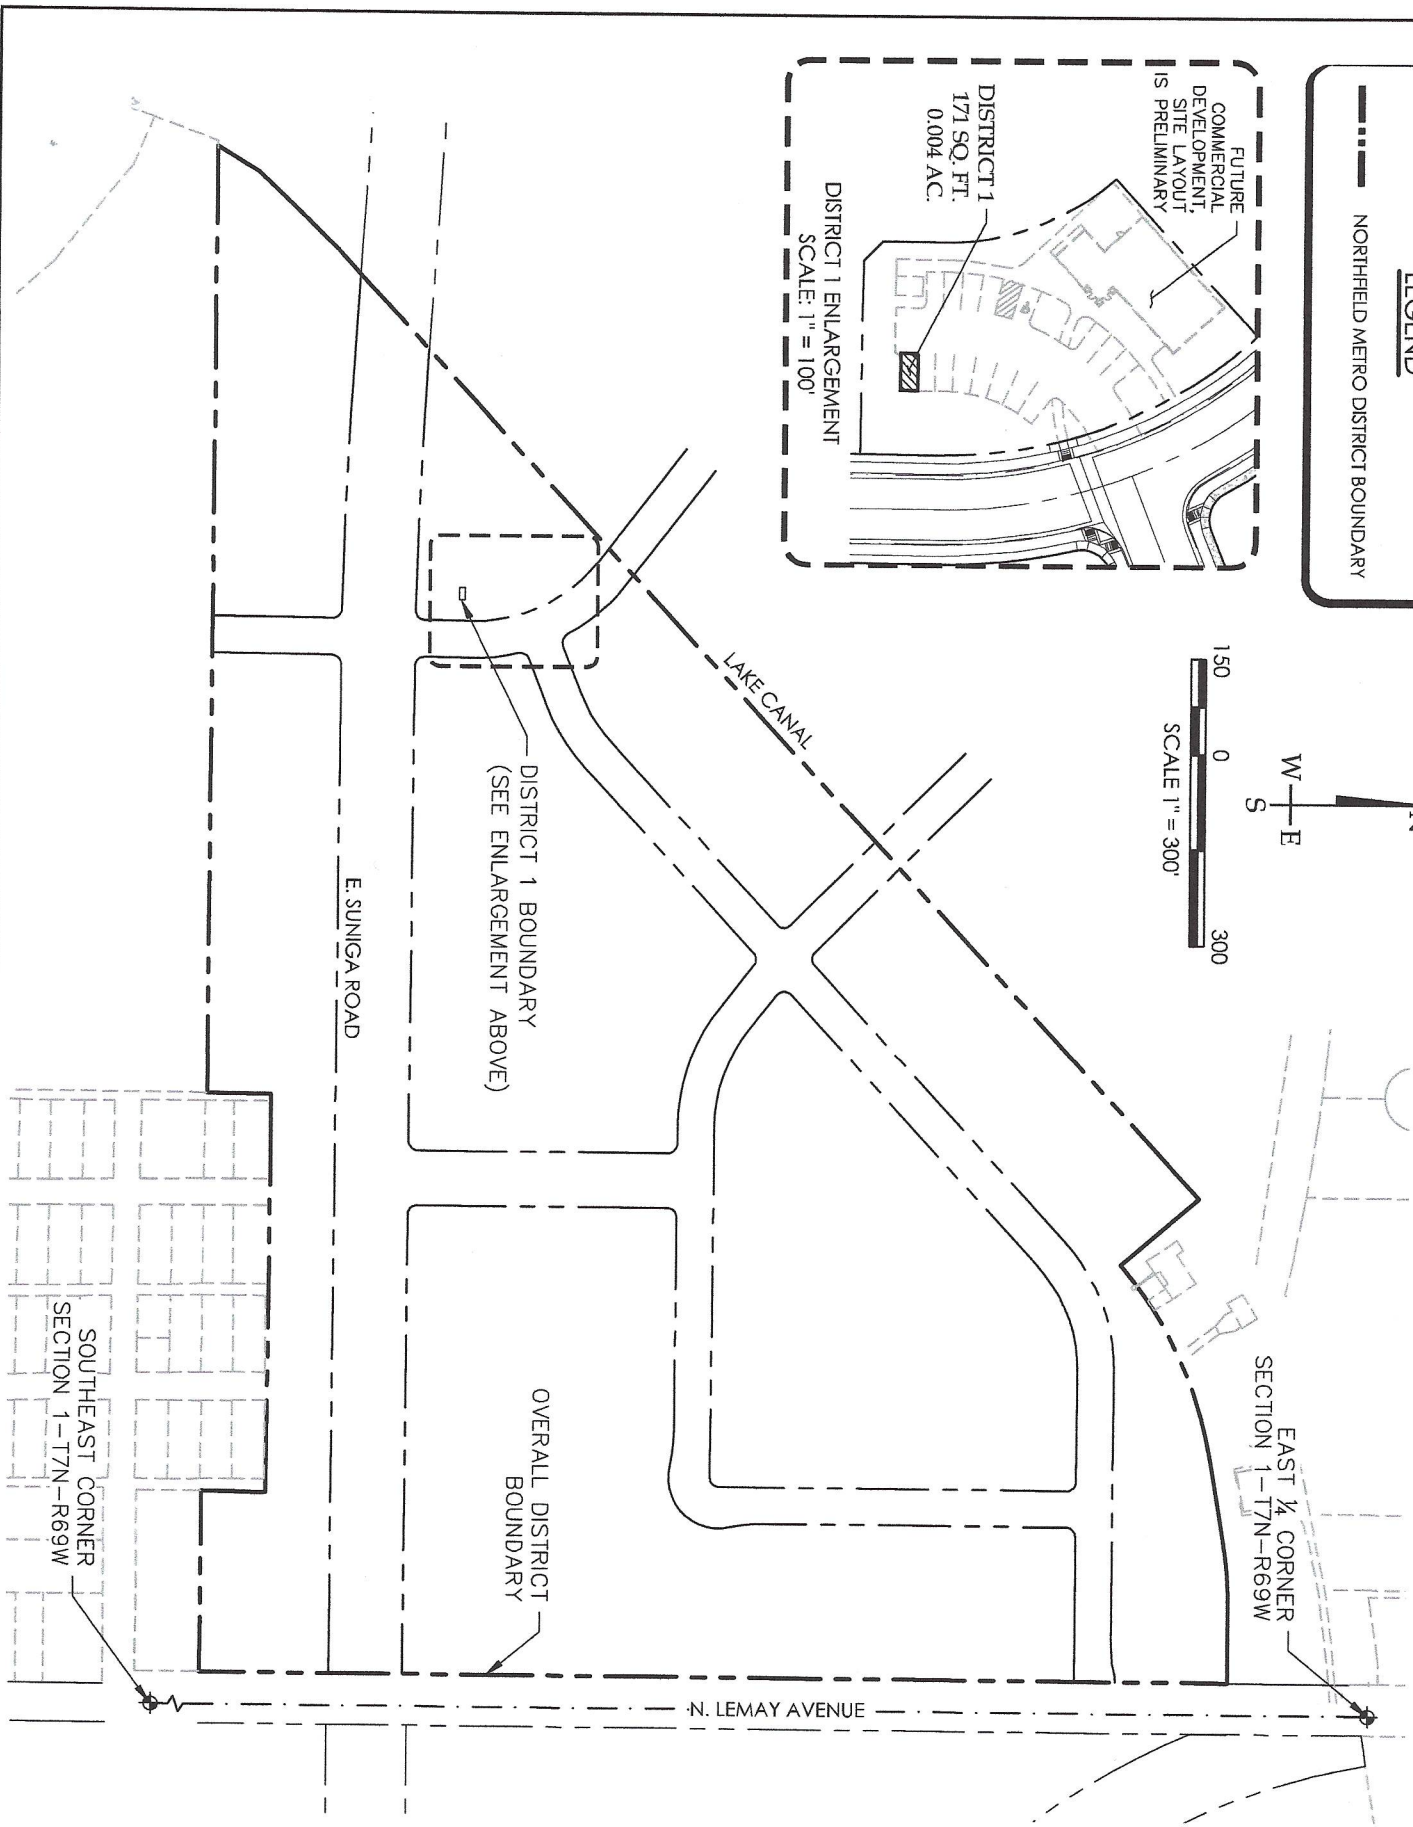

LEGEND

--- NORTHFIELD METRO DISTRICT BOUNDARY

FUTURE COMMERCIAL DEVELOPMENT. SITE LAYOUT IS PRELIMINARY

DISTRICT 1
171 SQ. FT.
0.004 AC.

DISTRICT 1 ENLARGEMENT
SCALE: 1" = 100'

N
W
E
S

SCALE 1" = 300'

150
0
300